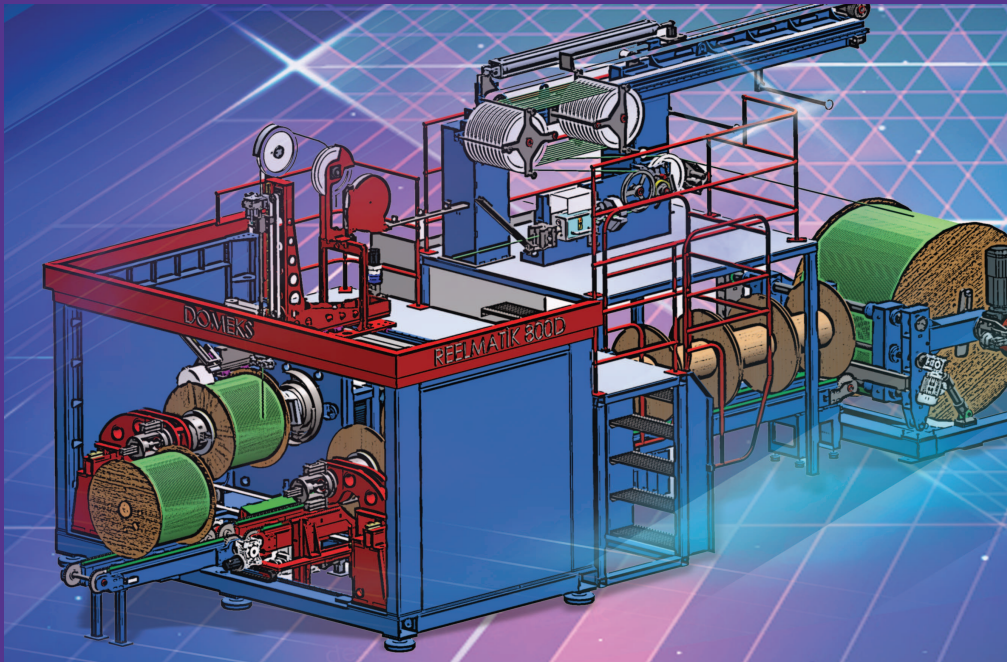

# DOMEKS

Genius Solutions

AUTOMATIC CABLE PACKING & COMPOUNDING LINES

### GENERAL FEATURES OF REELMATIK 800D;

- Flexible spool dimensions 370-800 mm
- Up to 470 meter/min.winding speed
- Compact desing
- Inline or offline working options
- PE or Bio stretch film wrapping
- Automatic palletizing options